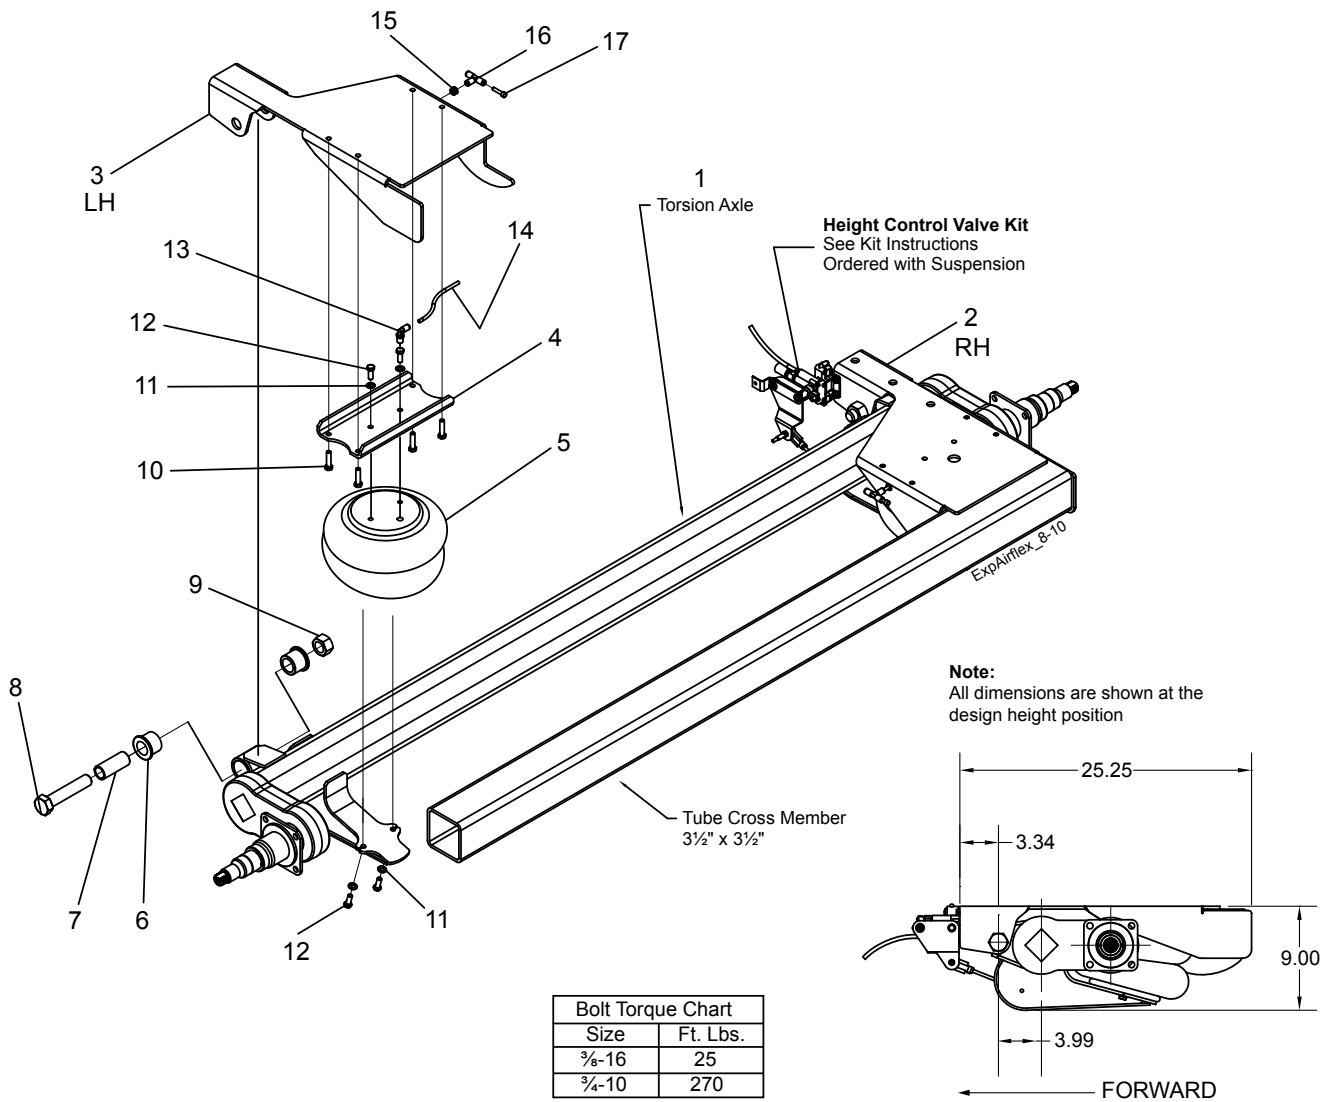

AIRFLEX® for 10,000 Lb. Axles

AIRFLEX® Suspension Components 10,000#

Item	Part No.	Qty/Axle	Description
1	n/a	1	Torsion Axle with Suspension Brackets
2	003-327-00	1	RH Frame Bracket
3	003-326-00	1	LH Frame Bracket
4	003-323-00	2	Channel, Air Spring Support
5	W01-358-6947	2	Firestone Air Spring
6	014-123-00	2	Pivot Bushing Kit
7	014-127-00	2	Bushing Spacer/Liner
8	n/a	2	3/4-10 UNC x 4.5" LG HHCS
9	n/a	2	3/4-10 UNC Stover Lock Nut
10	n/a	8	3/8-16 UNC x 1.5" LG HHCS
11	n/a	8	3/8 Regular Split Lock Washer
12	n/a	8	3/8-16 UNC x 1" LG HHCS
13	n/a	2	1/4 NPTM x 1/4 T 90° Elbow, Swivel
14	n/a	2	1/4 x 6.25" LG Nylon Tube
15	n/a	2	Grommet
16	n/a	2	1/4 T Union Tee
17	n/a	2	1/4 T Plug